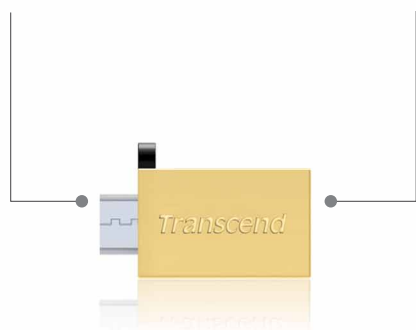

## USB Flash Drives | JetFlash Mobile Series

The JetFlash 380 USB OTG (USB On-The-Go) Flash Drive transforms the way you carry and exchange personal digital content. Transfer files to and from your Android device via the JetFlash 380's micro USB port and free to download Transcend Elite App. Transfer files to and from your computer using the standard USB port. With two interfaces built into one compact high-capacity flash drive, your storage possibilities just increased!

Micro-USB Port

Full-size USB Port

Dual Access  
**USB/Micro USB**  
Interfaces

High-quality shiny metallic texture

Exclusive App for Android devices

- Compact and rugged thanks to COB (Chip On Board) manufacturing
- Faster and more reliable than Wi-Fi, Bluetooth, and 3G/4G
- Completely resistant to dust and water
- Offers free download of Transcend Elite & RecoveRx
- Limited Lifetime Warranty