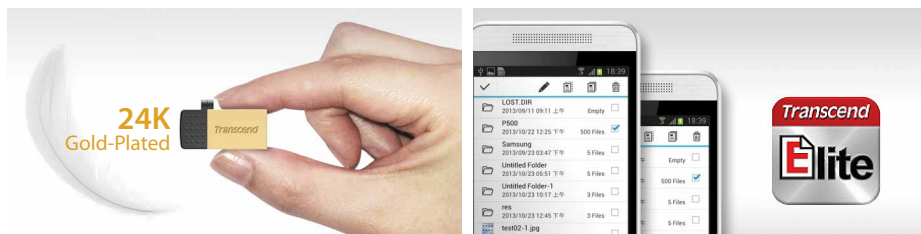

## USB Flash Drives | JetFlash Mobile Series

The JetFlash 380 USB OTG (USB On-The-Go) Flash Drive transforms the way you carry and exchange personal digital content. Transfer files to and from your Android device via the JetFlash 380's micro USB port and free to download Transcend Elite App. Transfer files to and from your computer using the standard USB port. With two interfaces built into one compact high-capacity flash drive, your storage possibilities just increased!

Micro-USB Port

Full-size USB Port

Dual Access  
**USB/Micro USB**  
Interfaces

High-quality shiny metallic texture

Exclusive App for Android devices

- Compact and rugged thanks to COB (Chip On Board) manufacturing
- Faster and more reliable than Wi-Fi, Bluetooth, and 3G/4G
- Completely resistant to dust and water
- Offers free download of Transcend Elite & RecoveRx
- Limited Lifetime Warranty